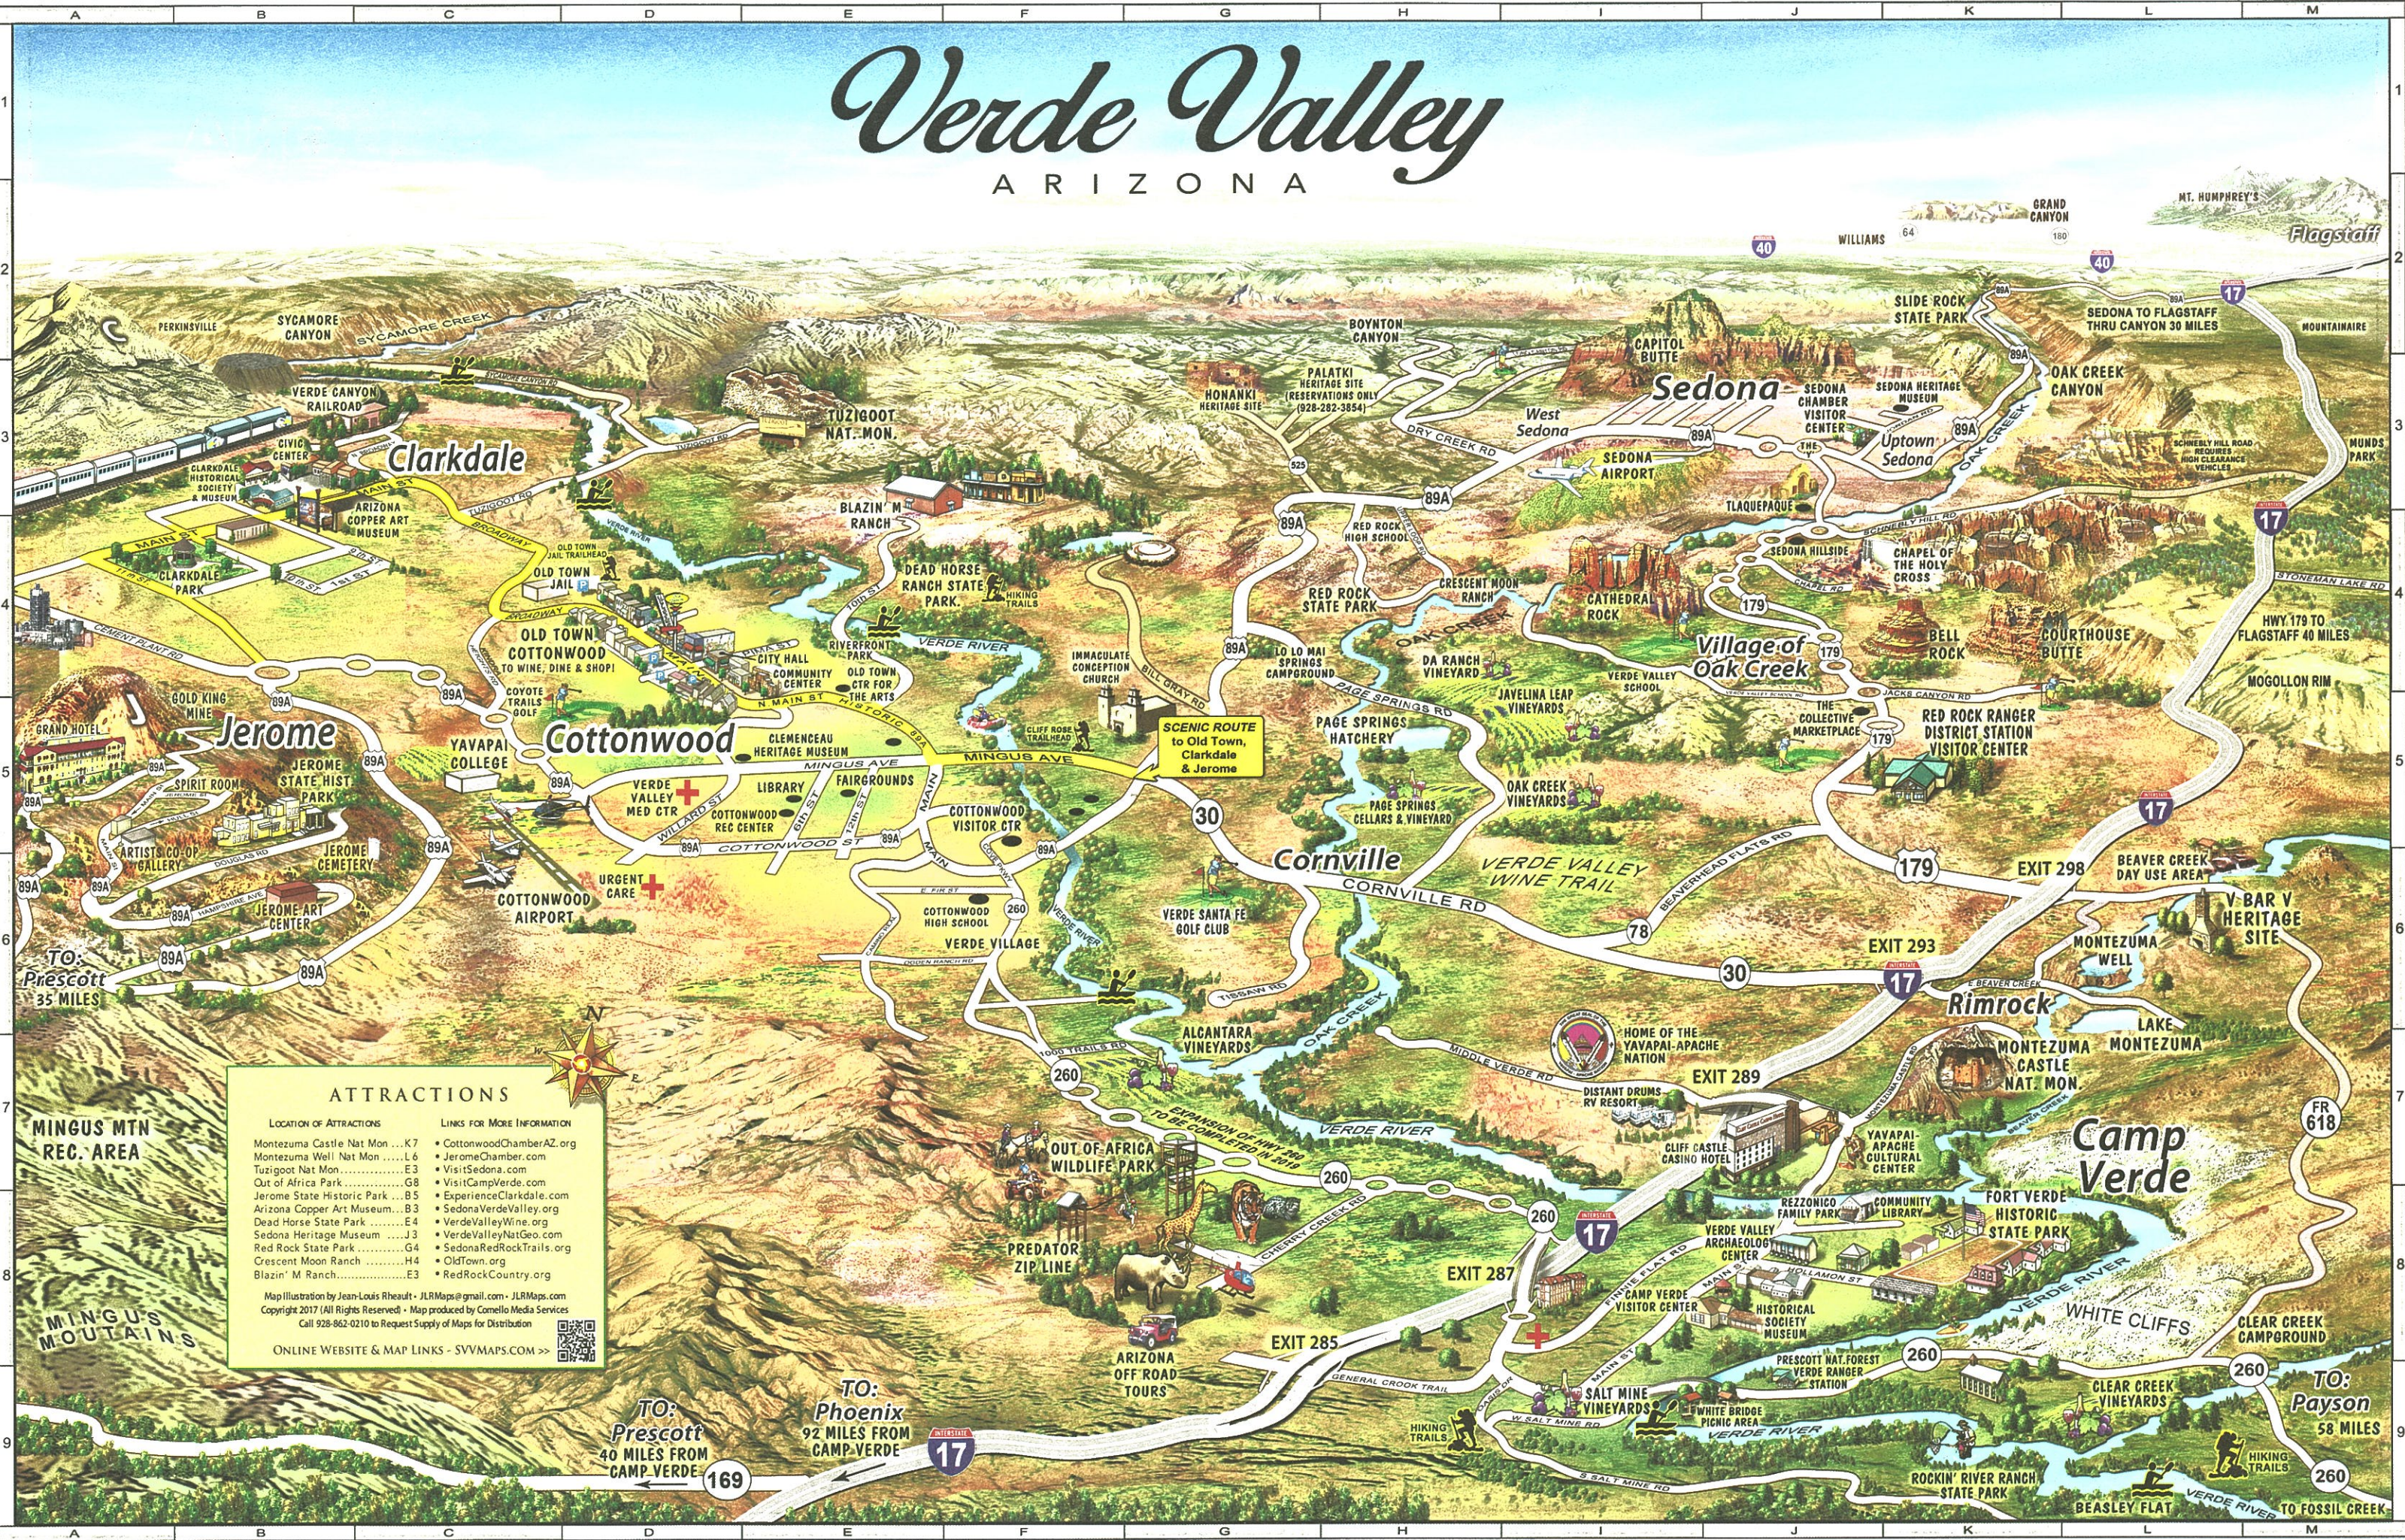

Verde Valley

ARIZONA

ATTRACTIONS

LOCATION OF ATTRACTIONS	LINKS FOR MORE INFORMATION
Montezuma Castle Nat Mon ...K7	• CottonwoodChamberAZ.org
Montezuma Well Nat Mon ...L6	• JeromeChamberAZ.org
Tuzigoot Nat Mon ...E3	• VisitSedona.com
Out of Africa Park ...G8	• VisitCampVerde.com
Jerome State Historic Park ...B5	• ExperienceClarkdale.com
Arizona Copper Art Museum...B3	• SedonaVerdeValley.org
Dead Horse State Park ...E4	• VerdeValleyWine.org
Sedona Heritage Museum ...J3	• VerdeValleyNatGeo.com
Red Rock State Park ...G4	• SedonaRedRockTrails.org
Crescent Moon Ranch ...H4	• OldTown.org
Blazin' M Ranch ...E3	• RedRockCountry.org

ONLINE WEBSITE & MAP LINKS - SVVMAPS.COM >>

TO: Prescott
40 MILES FROM CAMP VERDE

TO: Phoenix
92 MILES FROM CAMP VERDE

TO: Payson
58 MILES